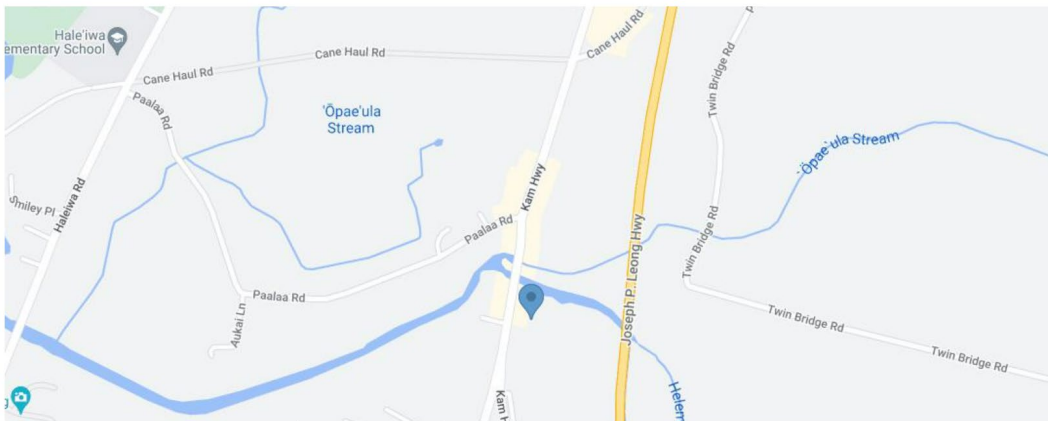

CONTACT US

CONTACT US